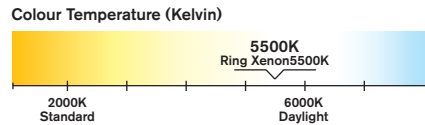

Ring Xenon HID 5500K - Boxed

Part Number	Voltage	Wattage	ECE	Cap	Barcode
R854025K	85V	35W	D1S	PK32d-2	5055175237619
R851265K	85V	35W	D2R	P32d-3	5055175237589
R851225K	85V	35W	D2S	P32d-2	5055175237572
R423025K	42V	35W	D3S	PK32d-5	5055175244211
R424025K	42V	35W	D4S	P32d-5	5055175244228

Ring Xenon HID 5500K - Blister packed

Part Number	Voltage	Wattage	ECE	Cap	Barcode
RU854025K	85V	35W	D1S	PK32d-2	5055175237824
RU851265K	85V	35W	D2R	P32d-3	5055175237817
RU851225K	85V	35W	D2S	P32d-2	5055175237800
RU423025K	42V	35W	D3S	PK32d-5	5055175243535
RU424025K	42V	35W	D4S	P32d-5	5055175243542