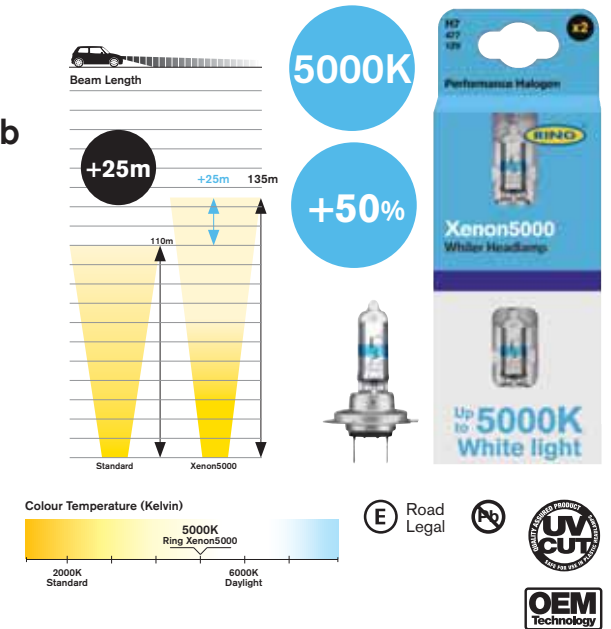

Xenon5000 Whiter Headlamp

The whitest road legal bulb

- Enhance the look of your vehicle
- Creates an LED headlamp look
- White light blends with LED DRL lamps
- Closer to daylight for a more comfortable night time drive
- See road signs and markings earlier with reflective white light
- Crisp white light and high power beam
- H4 and H7 references have stylish silver tip to blend into headlamp when unlit
- Puts up to 50%* more light on the road for safer and more comfortable night driving