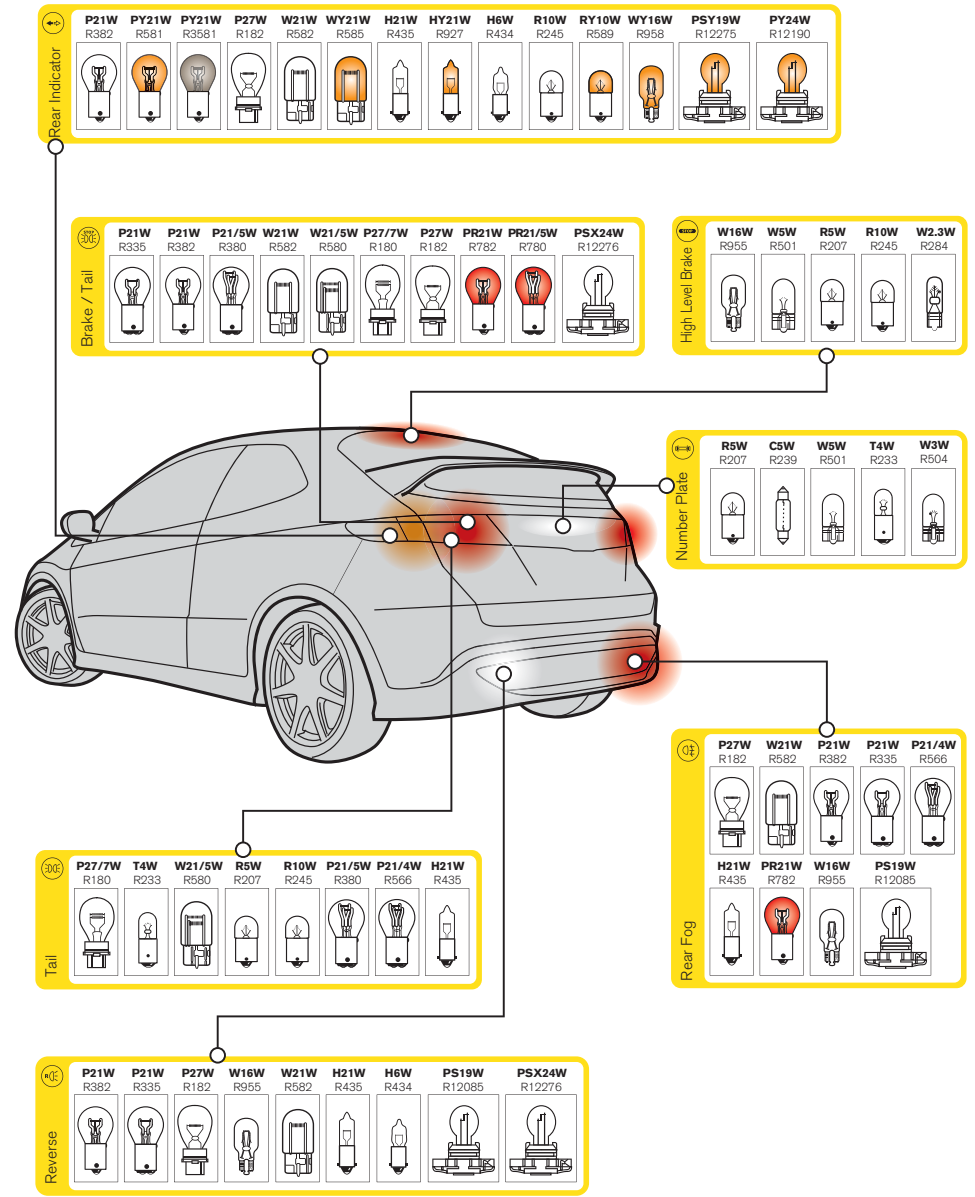

12V Car Bulb Application Diagrams