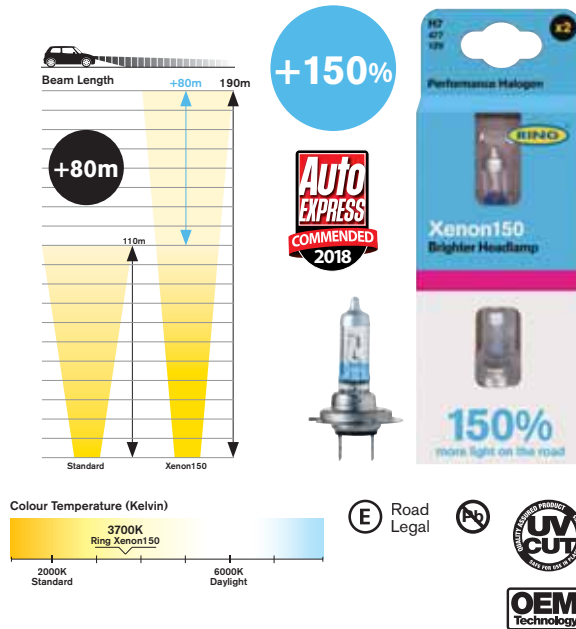

Xenon150 Brighter Headlamp

Puts up to 150%* more light on the road

- Up to 150% more light on the road ahead allows the driver to see more at a distance of 75m
- See and be seen with a beam pattern up to 80m longer than a standard bulb
- Better visibility of road markings and signs
- A whiter look in the headlamp compared to a standard bulb
- No changes to vehicle wiring required

*compared to standard halogen bulb