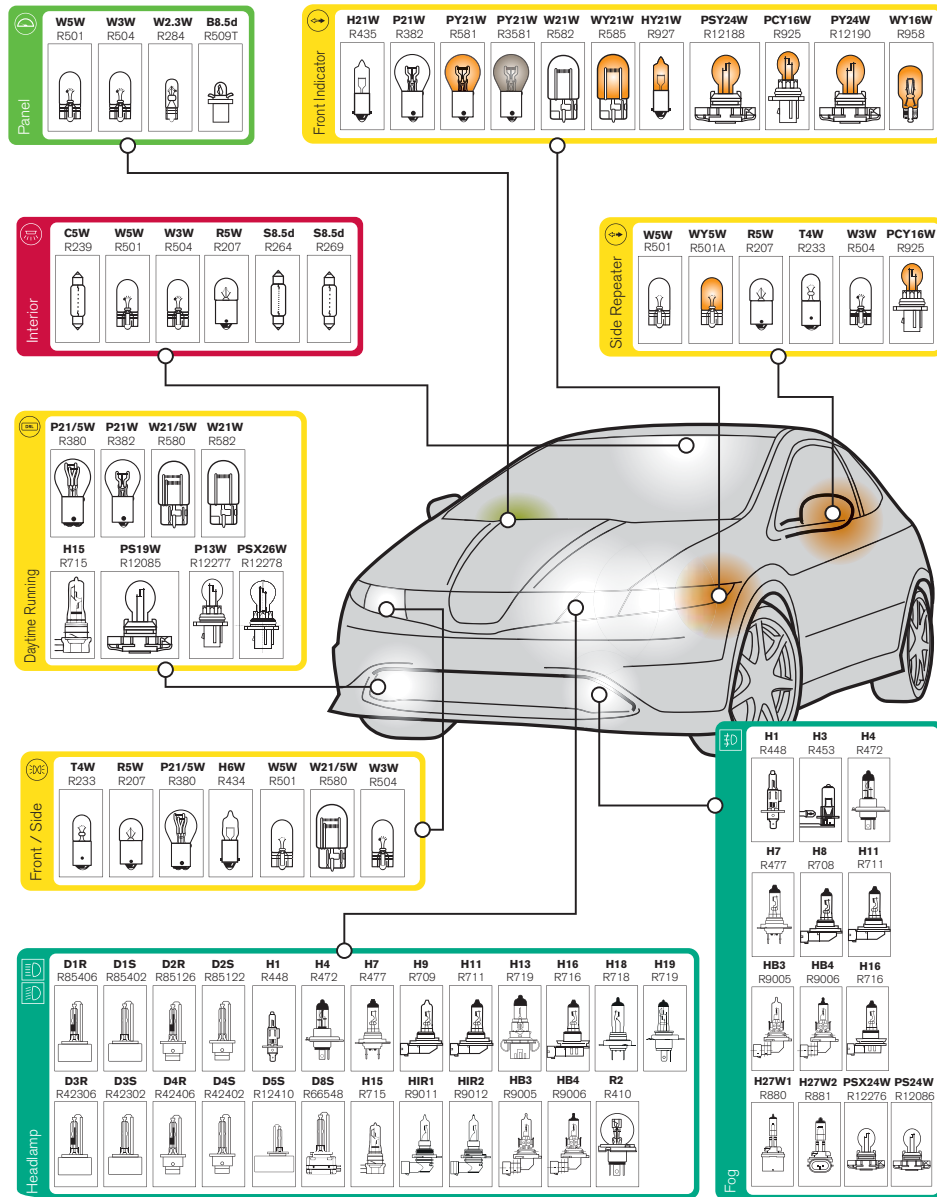

12V Car Bulb Application Diagrams